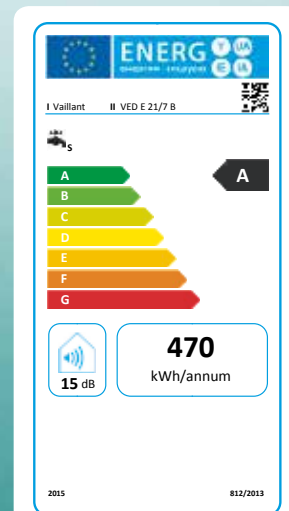

Proper performance for everyone:

electronicVED

Warm water comfort on demand at any time: the water quantity limiter can be adjusted from the outside

The Vaillant instantaneous water heaters electronicVED provide hot water convenience, everywhere as they offer versatile use. Thanks to their space-saving flat design with a depth of only 10 cm, they fit into every flat and every building.

Simply convenient: electronicVED

The progressively adjustable outlet temperature of the electronically controlled electronicVED is constant up to the performance limit. It electronically compensates water pressure variations and avoids involuntary kneipping. The electronicVED offers a progressively adjustable temperature range from 30 up to 60°C that always delivers water at the desired temperature - for dishwashing, washing and the bathtub.

Technical information:

- Electronic control
- Outlet temperature constant up to the performance limit
- Flat appliance design (H x W x D): 481 x 240 x 99 mm

Energy efficiency class of the products

electronicVED

warm water: A

What is important for you as an expert:

- Quick mounting thanks to the universal mounting bracket
- Installation system Pro I for ease of installation
- Integrated folding frame: easy access to the water and cable connections
- Easy maintenance of the plugged main components

What is interesting for your customers:

- Compact and flat: space-saving in every home
- Extremely comfortable electronicVED thanks to a progressively adjustable temperature range from 30 to 60°C